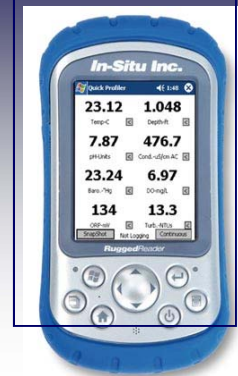

RuggedReader®

Make It Work Harder

Special Bundles, Software and Accessories
from Electronic Data Solutions

The In-Situ RuggedReader is the latest in ultra-rugged hand held PCs. With its improved hardware features and Windows Mobile® 5, it is versatile. Use it for all your field work knowing it will withstand the demands of your job and the environment.

Expandability—Compatibility

Out of the box the RuggedReader works with all of the In-Situ level and water quality products. With improved technology and expandability, you can also run other Windows® Mobile 5 applications. Add GPS, Bluetooth, Wi-Fi, cameras, or cellular modems to streamline your data collection work.

Integrated For You

Electronic Data Solutions has over twenty years of experience working with clients collecting data. After hearing your needs, we have tested and integrated the most popular applications for you — complete with technical support and training options. See reverse side for specific information.

Use the RuggedReader for multiple applications:

Water Level/Quality
GPS/GIS
Field Forms
GPS Navigation
TDG Spot Checking
Campbell Scientific Dataloggers
Sutron Dataloggers
Wireless Communications

In-Situ RuggedReader/9500 Water Quality Probe with Trimble Pathfinder ProXT

HydroPlus® CE Software

Integrates a multiparameter water quality probe and a GPS receiver so you can:

- Have full PC access to your In-Situ, Hydrolab or YSI multiprobes with the RuggedReader.
- Position tag water quality readings.
- Navigate to sampling points.
- Automatic or manual logging of data, direct communication, calibration and data retrieval options.
- View real-time graphs and graphs of logged data.
- Record annotations.
- Generate Calibration Reports.
- Compatible with MS Excel or Access.

(208) 324-8006

ELECTRONIC

DATA SOLUTIONS

www.elecdta.com

Your exclusive In-Situ Representative covering:
ID, MT, WA, OR, AK, CA, NV, UT, WY, CO, NM, AZ